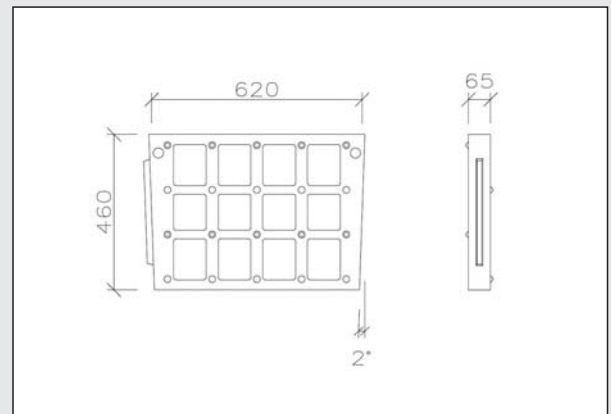

Die rutschhemmende Oberfläche mit akustischer Signalwirkung beim Überfahren stellt für den PKW-Führer ein Höchstmaß an passiver Sicherheit dar.

Easy and universal installation and acoustic perception on contact. Knobs on both sides ensure firm application and easy and safe stacking for transport. The anti-slip surface with acoustic perception gives maximum passive security to drivers.

- Sicher durch NUT-FEDER-System.

Fixiert über das bewährte Nut-Feder-System können selbst enge Kurven im Vollverbund verlegt werden. Die Verlegung erfolgt in geeigneten Baustoffen wie z.B. Mineralgemisch oder Magerbeton.

Stable tongue and groove system.

The proven tongue and groove system makes sure that the grids hold firmly even in narrow curves. The grids can be installed with common building materials such as mineral mixtures or lean concrete.

- Belastbar für schweren LKW-Verkehr bis 40 t.

Suitable for heavy vehicles up to 40 t.

- Mit 2° Winkel lieferbar.

Shaped with 2° angle.

- Umrechnung: **10 Platten ~ 6,2 lfm**
  oder: **10,0 lfm ~ 16 Platten**

Conversion: **10 grids = 6,2 m**
or: **10,0 m = 16 grids**

Maße ca. 620 x 460 x 65 mm

Dimensions approx. 620 x 460 x 65 mm

Lochquerschnitt ca. 75 x 75 mm

hole cross section approx. 75 x 75 mm

1 Palette = 96 Stück

1 pallet = 96 pieces

MAIBACH