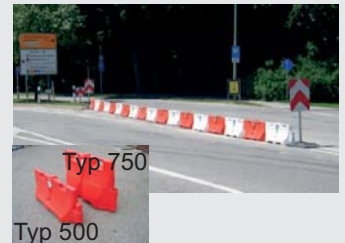

Leitwände/
guide walls