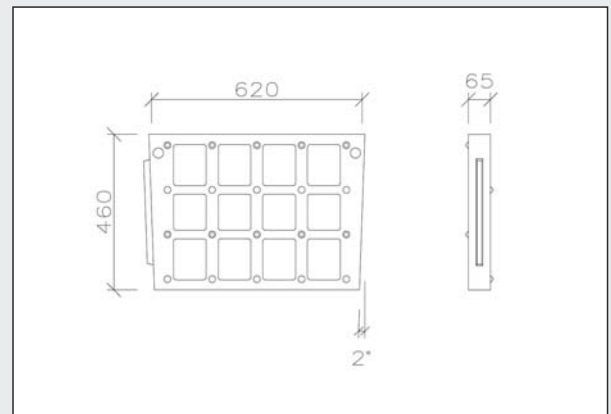

Die rutschhemmende Oberfläche mit akustischer Signalwirkung beim Überfahren stellt für den PKW-Führer ein Höchstmaß an passiver Sicherheit dar.

Easy and universal installation and acoustic perception on contact. Knobs on both sides ensure firm application and easy and safe stacking for transport. The anti-slip surface with acoustic perception gives maximum passive security to drivers.

- Sicher durch NUT-FEDER-System.

Fixiert über das bewährte Nut-Feder-System können selbst enge Kurven im Vollverbund verlegt werden. Die Verlegung erfolgt in geeigneten Baustoffen wie z.B. Mineralgemisch oder Magerbeton.

Stable tongue and groove system.

The proven tongue and groove system makes sure that the grids hold firmly even in narrow curves. The grids can be installed with common building materials such as mineral mixtures or lean concrete.

- Belastbar für schweren LKW-Verkehr bis 40 t.

Suitable for heavy vehicles up to 40 t.

- Mit 2° Winkel lieferbar.

Shaped with 2° angle.

- Umrechnung: **10 Platten ~ 6,2 lfm**
  oder: **10,0 lfm ~ 16 Platten**

Conversion: **10 grids = 6,2 m**
or: **10,0 m = 16 grids**

Maße ca. 620 x 460 x 65 mm

Dimensions approx. 620 x 460 x 65 mm

Lochquerschnitt ca. 75 x 75 mm

hole cross section approx. 75 x 75 mm

1 Palette = 96 Stück

1 pallet = 96 pieces

MAIBACH